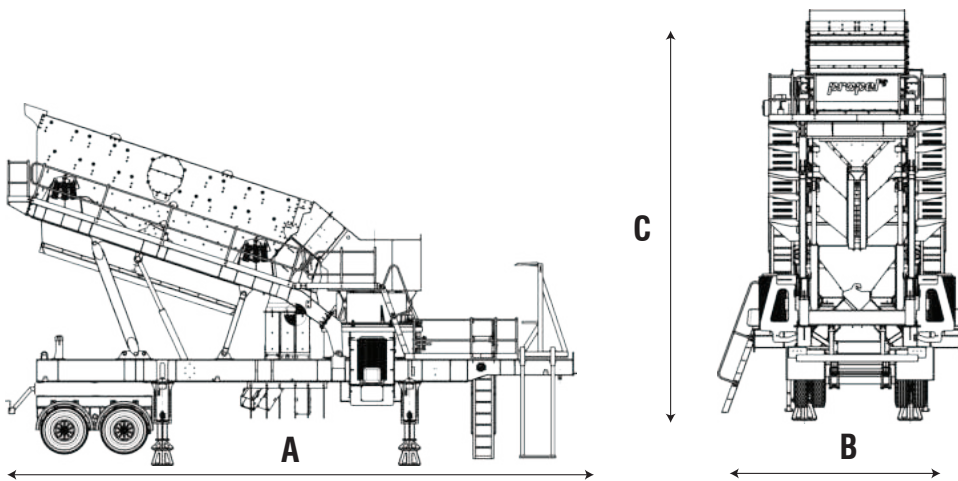

PROFAST VERTICAL SHAFT IMPACTOR PRFMV SERIES

The Propast Vertical Shaft Impactor Crushers produce excellent product shape and can be fine-tuned to match the specific requirements in gradation curves. They are best suited for a quick return on investment / timeline by fast tracking the purchase to production timelines.

Flexibility

Hydraulic Leg
Adjustment

Easy Transportation

Propel. Always Ahead.

TECHNICAL DATA

Series		PRFMV 200	PRFMV 250
Model		AVVI 200	AVVI 250
Feed Size (Max)	mm (inch)	58 (2.3)	58 (2.3)
*Capacity	TPH	180 - 320	210 - 370
Rotor Speed	m/s	45 - 70	45 - 70
No.of Parts	mm (inch)	3 / 4 / 5	3 / 4 / 5
Dual Slope Vibrating Screen - 1860 - 4D			
Size (W x L)	mm (inch)	1850 x 6000 (72.8 x 236.2)	1850 x 6000 (72.8 x 236.2)
Number of Decks		4	4
ELECTRICAL			
Motor Power	kW (hp)	220 (300)	2 x 132 (2 x 180)
Total Power	kW (hp)	250 (330)	290 (390)
Dimension			
Transport (L x W x H)	mm (inch)	13750 x 3600 x 4825 (541.3 x 141.7 x 190)	13750 x 3600 x 4825 (541.3 x 141.7 x 190)
**Weight	Kg (Ton)	36500 (36.5)	38800 (38.8)

*Details may vary based on application

Note: All the above technical details may vary at any time during engineering process & design development

DIMENSIONS

Model	Units	A	B	C
PRFMV 200	mm	13750	3600	4825
PRFMV 250	mm	13750	3600	4825